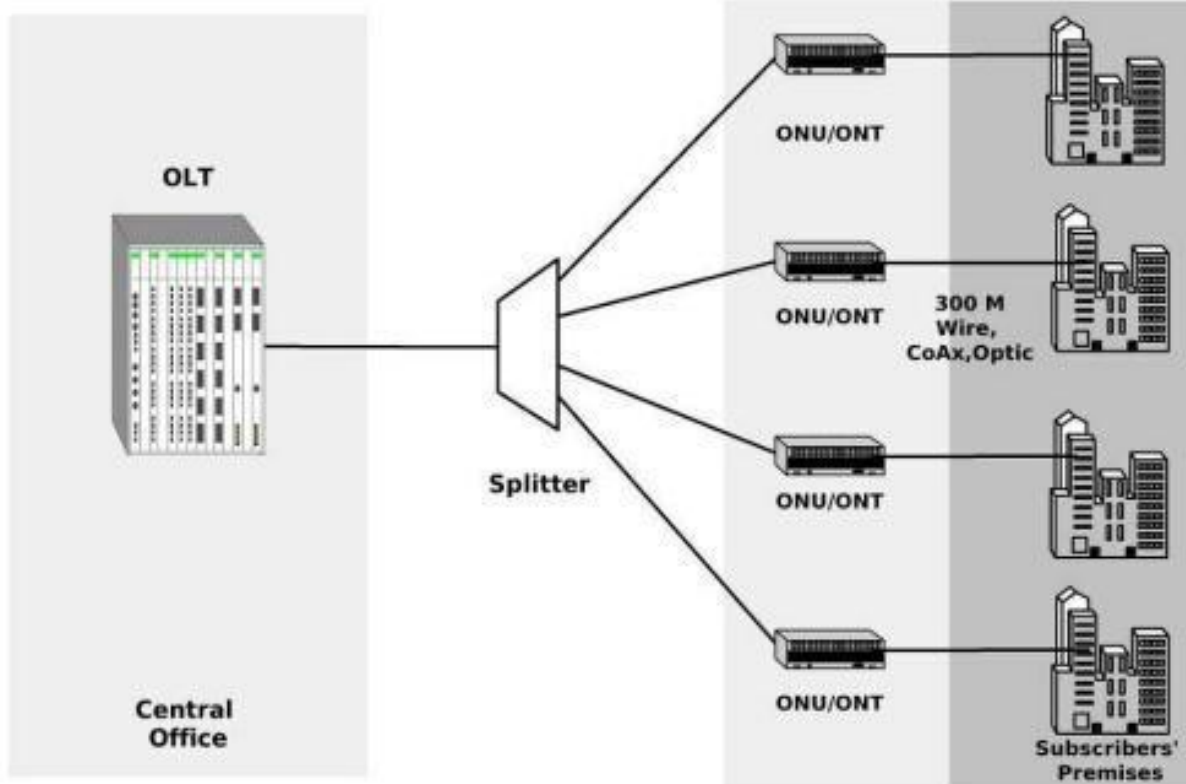

TV Signal

8MM RG 11 Cable for Main Line

TV Signal

6MM RG 6 Cable for TV Connection

2MM Telephone Cable 2 Pair

Telephone

Internet

4MM Internet Cable 4 Pair CAT 5e

New and Latest Technology in the world (FTTH)

One Single fiber Optical cable will use for all telecom services

- 1) Internet
- 2) Telephone
- 3) Intercom
- 4) CATV /IPTV

We are happy to inform that we are connecting all the Users with Triple-Play Network (IPV6 / GPON Technology)

A triple-play network is one in which voice; video and data are all provided in a single access subscription. The most common applications are Telephony, community antenna television (CATV) and high-speed Internet service. The transmission medium will be fiber optic.