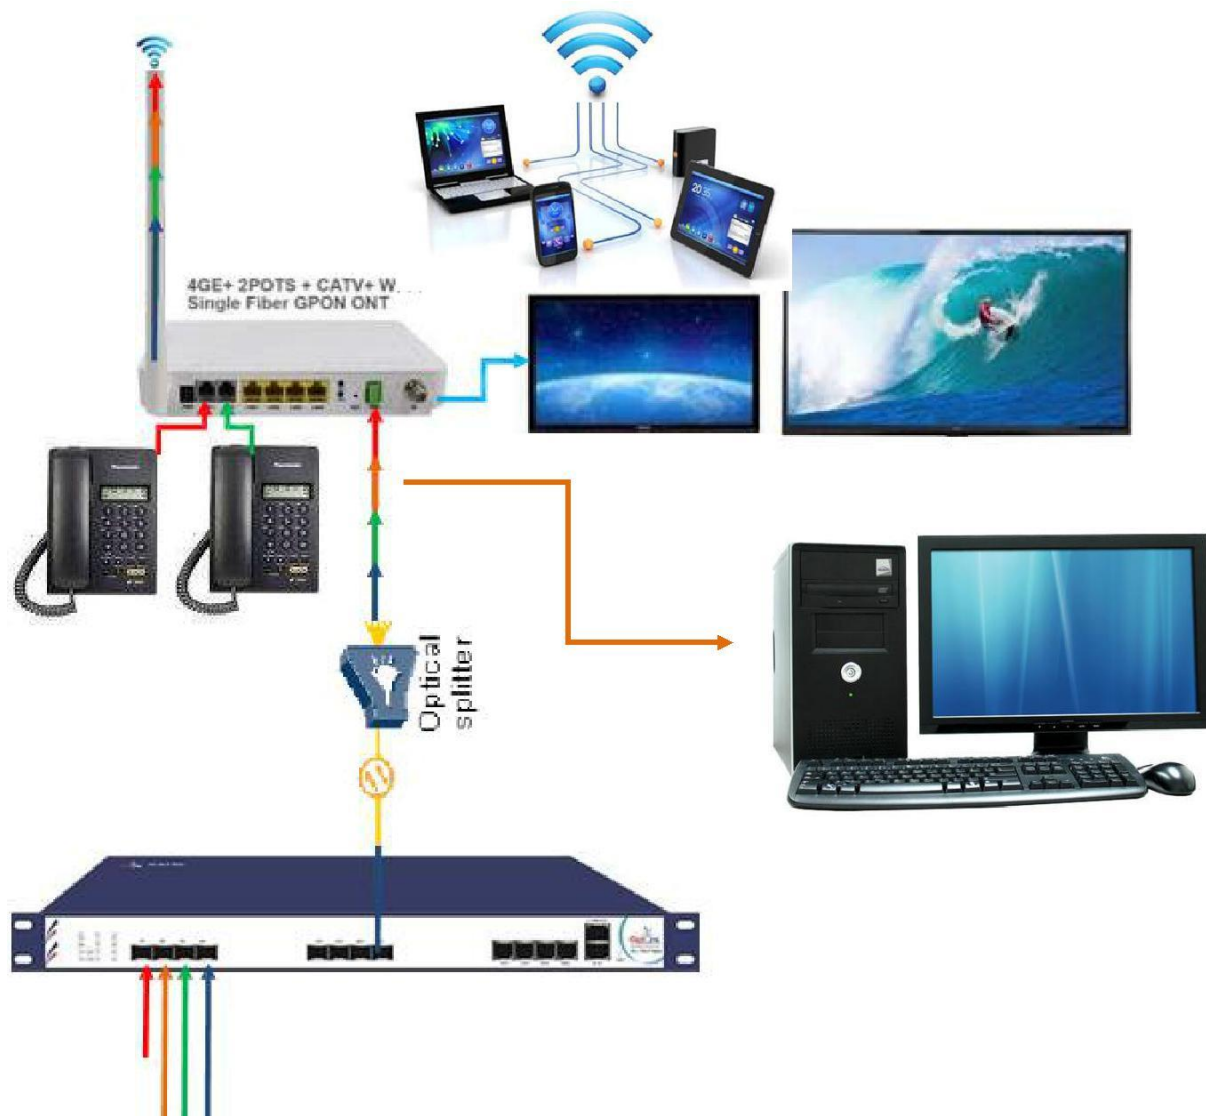

Network Architecture

The technology offers complete telecom solution like Voice, Data & TV at the same time giving wide range of flexibility for customers with Intercom

EIR2 will be taken up from different operators/sources like BSNL/AIRTEL/TATA so as to ensure minimum two or three of the operators thus ensuring service redundancy.

CATV shall comprise of set-top box and operators would be

Sampark Infotainment

Guaranteed 99.5% uptime

Fail Proof Architecture

TRIPLE PLAY SOLUTION

- Internet
- Guaranteed bandwidth
- Ability to burst for excess bandwidth
- Voice
- Low delay and jitter
- Low packet loss
- Sub-second protection
- Video (DTH)
- Low delay and Jitter, loss
- Sub-second protection
- Business services integration
- Low package Guaranteed bandwidth
- Zero packet loss
- 50ms protection
- General
- Cost performance / efficiency
- Signaling support
- Network/service interworking
- Resiliency architecture support

OUR TECHNOLOGY

A Company with Multi telecom services infrastructure provider.

GPON Network Diagram

INTERNET + VOICE + TV

Single Fiber Optical Cable

better than ever

NAVKAR SUPER TECH PVT. LTD.

Class B' ISP for MAHARASHTRA & GOA Telecom Circle
DELHI METRO & NCR Telecom Circle