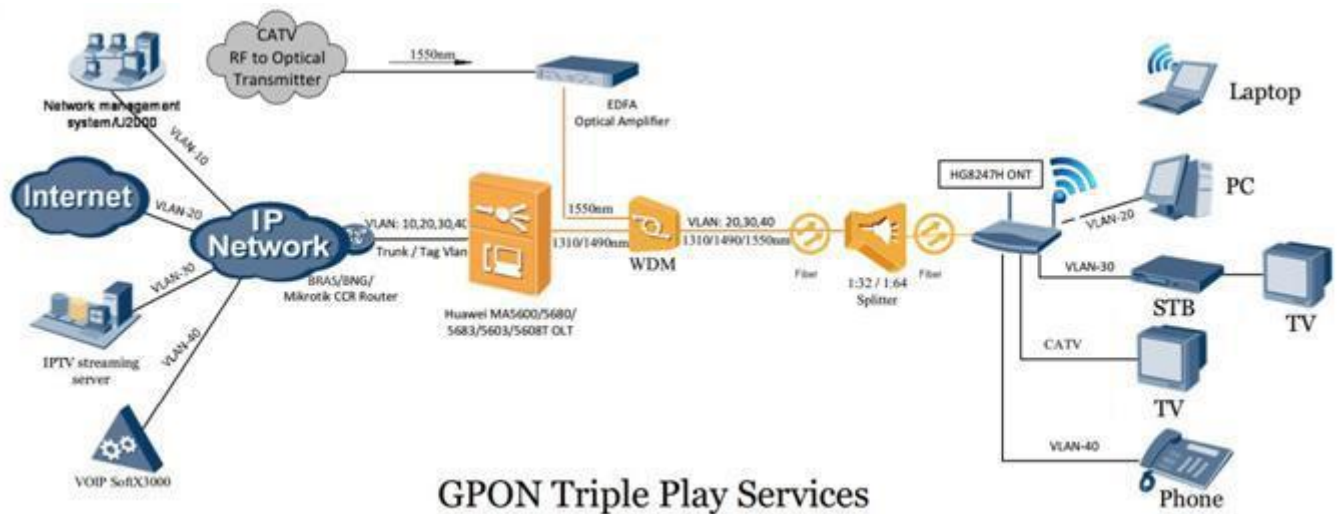

Triple Play Solutions CATV / Telephone / Internet GPON TECHNOLOGY