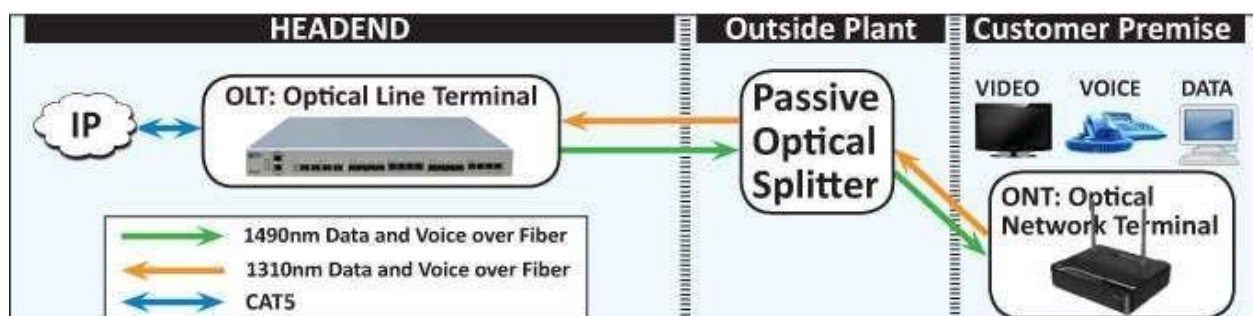

Triple Play Services - Smart Building Solution

Navkar Supertech Pvt Ltd offers a new Technology, Fiber to the Home (FTTH) is a unique technology being deployed by Navkar Supertech Pvt Ltd for the first time in Mumbai. The fiber connectivity having unlimited Services like bandwidth (Data), Television (Video), Telephone Services (Voice) and Intercom offer to corporate, Gated communities, Apartments, Villas, the best of services.

It provides a comprehensive solution for the Corporate, Gated Communities leased line, internet, MPLS- VPN, VoIP, video conferencing, video calls etc whatever the services available on the internet platform, Customer will get power back unit having full load backup of four hours and normal backup of 2 days.

Navkar Supertech Pvt Ltd accelerates the standard of living in communities by seamlessly integrating diverse communication devices that includes data, audio-visual channels and CC cameras with the use of cutting- edge technology.

Enabling a single window delivery of multiple services, Navkar Supertech Pvt Ltd provides direct fiber internet to your home. Every home in the community can now enjoy easy interaction of diverse communication